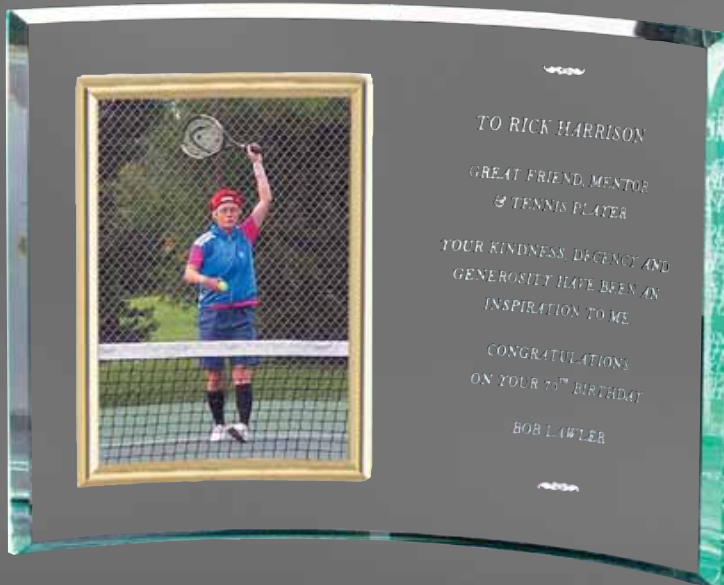

Team Champion
Marvin Mathews

GL316B 7" x 11"
HORIZONTAL CRESCENT,
HOLDS 5" x 7" PHOTO

GL316A 5" x 8"
HORIZONTAL CRESCENT,
HOLDS 3½" x 5" PHOTO

Available in 3 Sizes

- GL315A** 7" x 9" VERTICAL CRESCENT, HOLDS 3½" x 5"
- GL315B** 8" x 10" VERTICAL CRESCENT, HOLDS 4" x 6"
- GL315C** 9" x 13" VERTICAL CRESCENT, HOLDS 5" x 7"