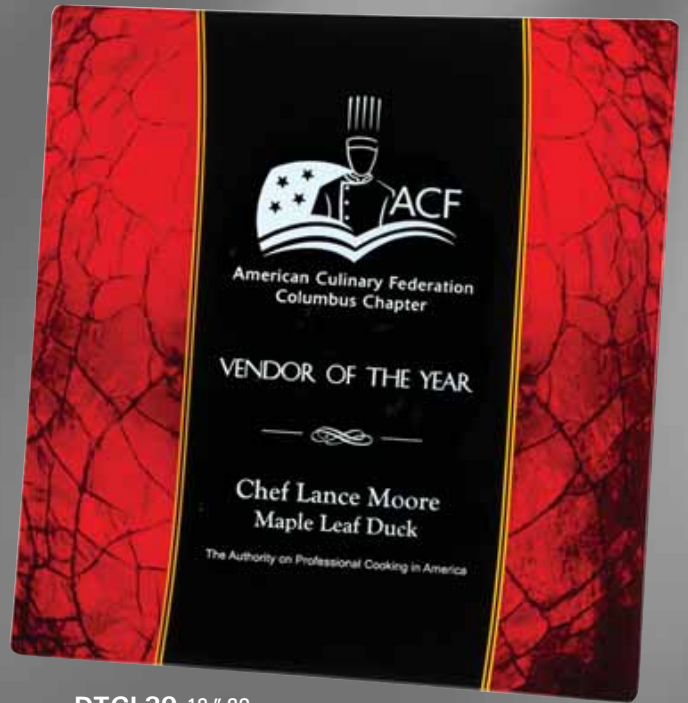

DTGL39 10" SQ.
Glass Tray