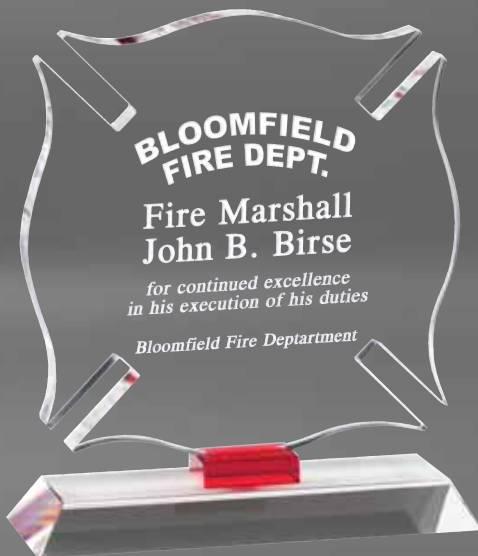

PERSONALIZATION COST EXTRA

GLASS SCULPTURES

CRYSTAL AWARDS

CRY25 2½" x 8"

CRY20
Metal Figure on Crystal Base
2¾" x 8½"

CRY20S
Metal Figure on Crystal Base
2¾" x 8½"

CRY21
Metal Figure on Crystal Base
2¼" x 9½"